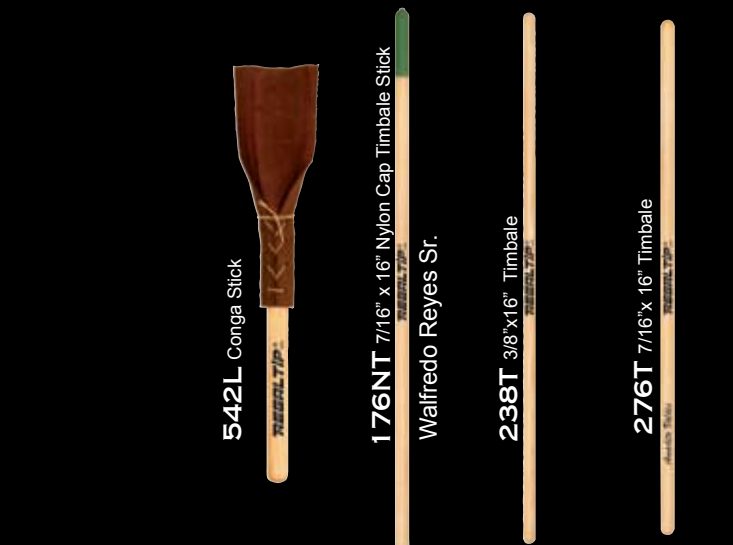

PF-DA .580" x 16"
JBMW .650" x 17" maple
205R-GR .580" x 16" ** Groovers
122NT-EC .655" x 16" White Finish
PF-DC .600" x 16.5"
PF-RC .535" x 16.25"
BG .555" x 16.375" **

SGMW .635" x 17" maple
PF-JH .500" x 15.875"
115NT .550" x 16"
125NT-PL .560" x 16"
229R-LN .530" x 16"
208R-JP .555" x 16"
PF-JR .570" x 16.75" NEW

CORPS AND CONCERT

208R-ET .555" x 16"
201R-CT .550" x 17"
201RX .550" x 16.5"
228R-AVH .570" x 17.75"
3S .725" x 17" Wood 233R
REGAL CORPS 2000 .670" x 17" Nylon 130NT Wood 230R

REGAL TIP by Calato
 PLAY WITH THE BEST!

THE NEW E SERIES
 Change your sound without changing your kit.

GUARANTEED
 See our website for details.

BRUSHES

LATIN / WORLD

CONCERT

SAUL GOODMAN TIMPANI MALLETS

Glen Sobel - Beautiful Creatures

OUR FINISH CAN HANG AS LONG AS YOU CAN
The unique finish on Regal Tip Sticks won't slip. The longer you play, the better your grip gets. No more tape...No more dips. Try a pair for yourself... and hang on.