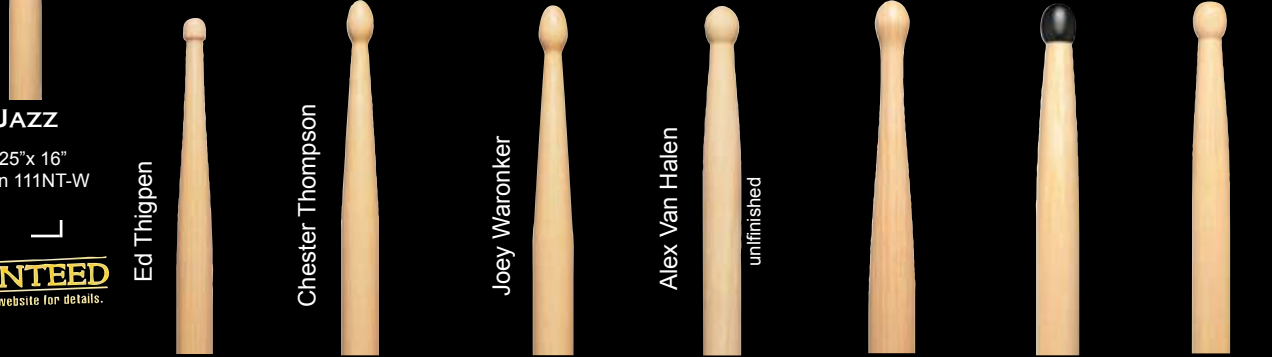

CORPS AND CONCERT

208R-ET .555" x 16"
201R-CT .550" x 17"
201RX .550" x 16.5"
228R-AVH .570" x 17.75"
3S .725" x 17" Wood 233R
REGAL CORPS 2000 .670" x 17" Nylon 130NT Wood 230R

REGAL TIP by Calato
PLAY WITH THE BEST!

THE NEW E SERIES
Change your sound without changing your kit.

GUARANTEED
See our website for details.