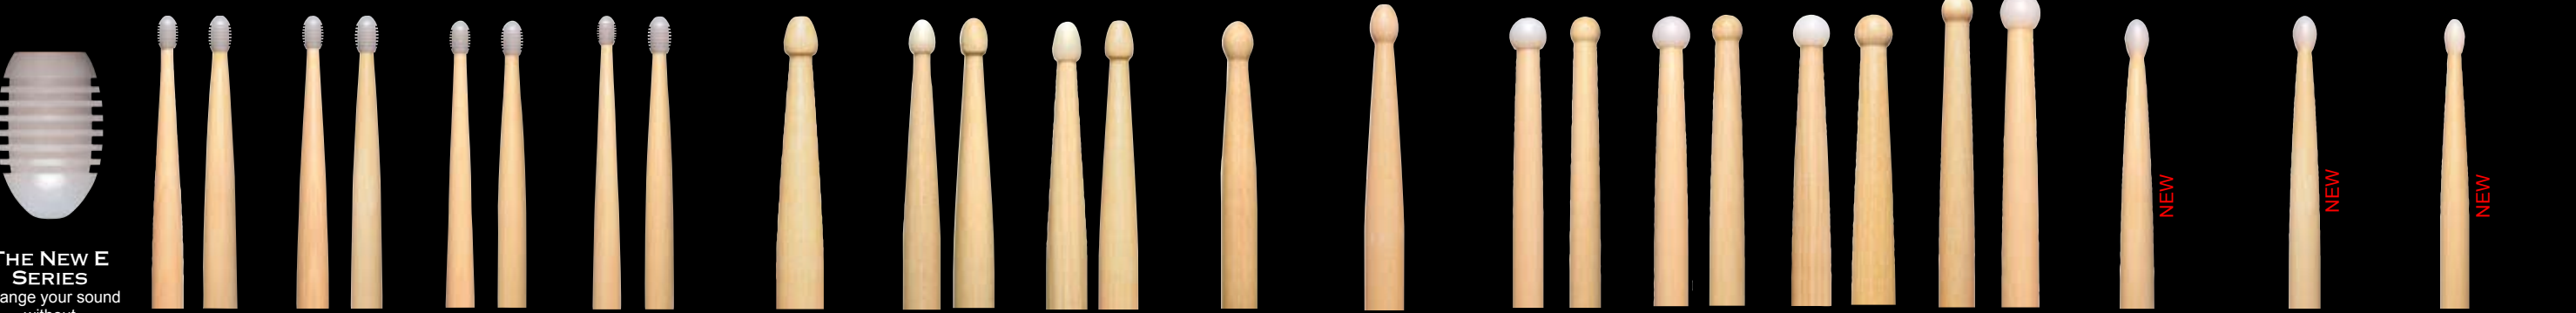

DRUMSTICKS

* Available unfinished ** Available in maple

PERFORMER

Daniel Adair Nickelback, Taku Hirano Independent, Steve Gillis Filter, Alex Van Halen, James Branham Crossfade, Chester Thompson Genesis/Independent, Sal Abruscato Life of Agony, Tyler Stewart Barenaked Ladies, Dale Crover The Melvins, Deen Castronovo Journey, Jason Singleton Trust Co., Kenny Washington Independent, Max Weinberg Late Night, John JR Robinson Independent

2B .655" x 16" Nylon 122NT * Wood 222R *
3A .555" x 15.5" Nylon 103NT Wood 203R
3B .570" x 16.75" Nylon 123NT Wood 223R
5A .580" x 16" Nylon 105NT * Wood 205R * **
5B .600" x 16" Nylon 125NT * Wood 225R * **
7A .510" x 15" Nylon 107NT Wood 207R
7B .600" x 16.5" Wood 227R **
8A .555" x 16" Wood 208R * **
9A .580" x 16" Wood 209R * **
COMBO .475" x 16" Nylon 110NT
JAZZ .525" x 16" Nylon 111NT Wood 211R
JC .550" x 16" Nylon 114NT
ROCK .555" x 16" Nylon 113NT * Wood 213R *
POWERROCK 570" x 16" Wood 234R
CRASH .595" x 16" Wood CRW
RIDE .565" x 16" Wood RDW
PING .525" x 16" Wood PNGW

ACCENT SERIES

5AE .580" x 16" Narrow 005E-N Wide 005E-W
5BE .600" x 16" Narrow 025E-N Wide 025E-W
7AE .510" x 15" Narrow 007E-N Wide 007E-W
JAZZ E .525" x 16" Narrow 011E-N Wide 011E-W
2BX .625" x 16.25" Wood 222RX
5AX .560" x 16.25" Nylon 105NTX Wood 205RX
5BX .590" x 16.25" Nylon 125NTX Wood 225RX
RockX .535" x 16.25" Wood 213RX
Metal X .635" x 17" Wood MTLXW *
Q1000 .550" x 16" Nylon 116NT Wood 216R
Q3000 .600" x 16" Nylon 117NT Wood 217R
Q7000 .750" x 16" Nylon 120NT Wood 220R
Q9000 .700" x 17.5" Nylon 121NT Wood 221R
5A .580" x 16" Nylon 105NT-W
5B .600" x 16" Nylon 125NT-W
7A .510" x 15" Nylon 107NT-W
JAZZ .525" x 16" Nylon 111NT-W