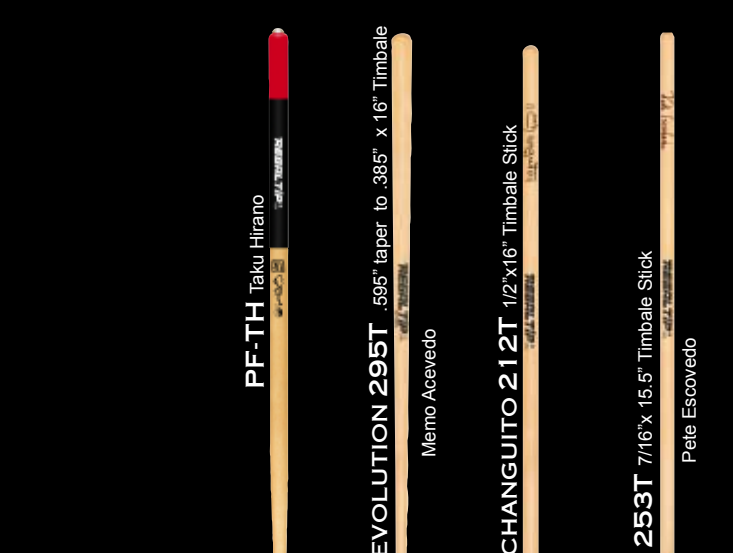

PF-DA .580" x 16"
JBMW .650" x 17" maple
205R-GR .580" x 16" ** Groovers
122NT-EC .655" x 16" White Finish
PF-DC .600" x 16.5"
PF-RC .535" x 16.25"
BG .555" x 16.375" **

SGMW .635" x 17" maple
PF-JH .500" x 15.875"
115NT .550" x 16"
125NT-PL .560" x 16"
229R-LN .530" x 16"
208R-JP .555" x 16"
PF-JR .570" x 16.75" NEW

CORPS AND CONCERT

208R-ET .555" x 16"
201R-CT .550" x 17"
201RX .550" x 16.5"
228R-AVH .570" x 17.75"
3S .725" x 17" Wood 233R
REGAL CORPS 2000 .670" x 17" Nylon 130NT Wood 230R

REGAL TIP by Calato
 PLAY WITH THE BEST!

THE NEW E SERIES
 Change your sound without changing your kit.

GUARANTEED
 See our website for details.

BRUSHES

LATIN / WORLD

CONCERT

SAUL GOODMAN TIMPANI MALLETS

Glen Sobel - Beautiful Creatures

OUR FINISH CAN HANG AS LONG AS YOU CAN
The unique finish on Regal Tip Sticks won't slip. The longer you play, the better your grip gets. No more tape...No more dips. Try a pair for yourself... and hang on.