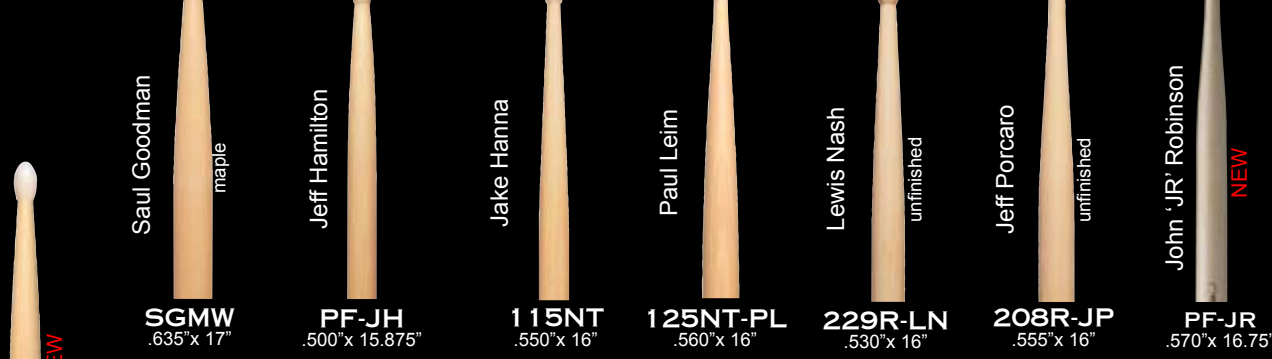

SGMW .635" x 17" maple
PF-JH .500" x 15.875"
115NT .550" x 16"
125NT-PL .560" x 16"
229R-LN .530" x 16"
208R-JP .555" x 16"
PF-JR .570" x 16.75" NEW