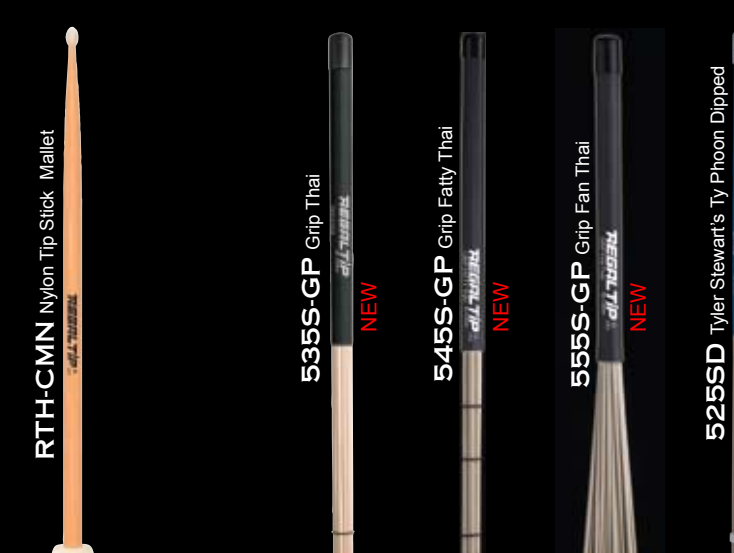

CORPS AND CONCERT

208R-ET .555" x 16"
201R-CT .550" x 17"
201RX .550" x 16.5"
228R-AVH .570" x 17.75"
3S .725" x 17" Wood 233R
REGAL CORPS 2000 .670" x 17" Nylon 130NT Wood 230R

REGAL TIP by Calato
 PLAY WITH THE BEST!

THE NEW E SERIES
 Change your sound without changing your kit.

GUARANTEED
 See our website for details.

BRUSHES

LATIN / WORLD

CONCERT

SAUL GOODMAN TIMPANI MALLETS

Glen Sobel - Beautiful Creatures

OUR FINISH CAN HANG AS LONG AS YOU CAN
The unique finish on Regal Tip Sticks won't slip. The longer you play, the better your grip gets. No more tape...No more dips. Try a pair for yourself... and hang on.